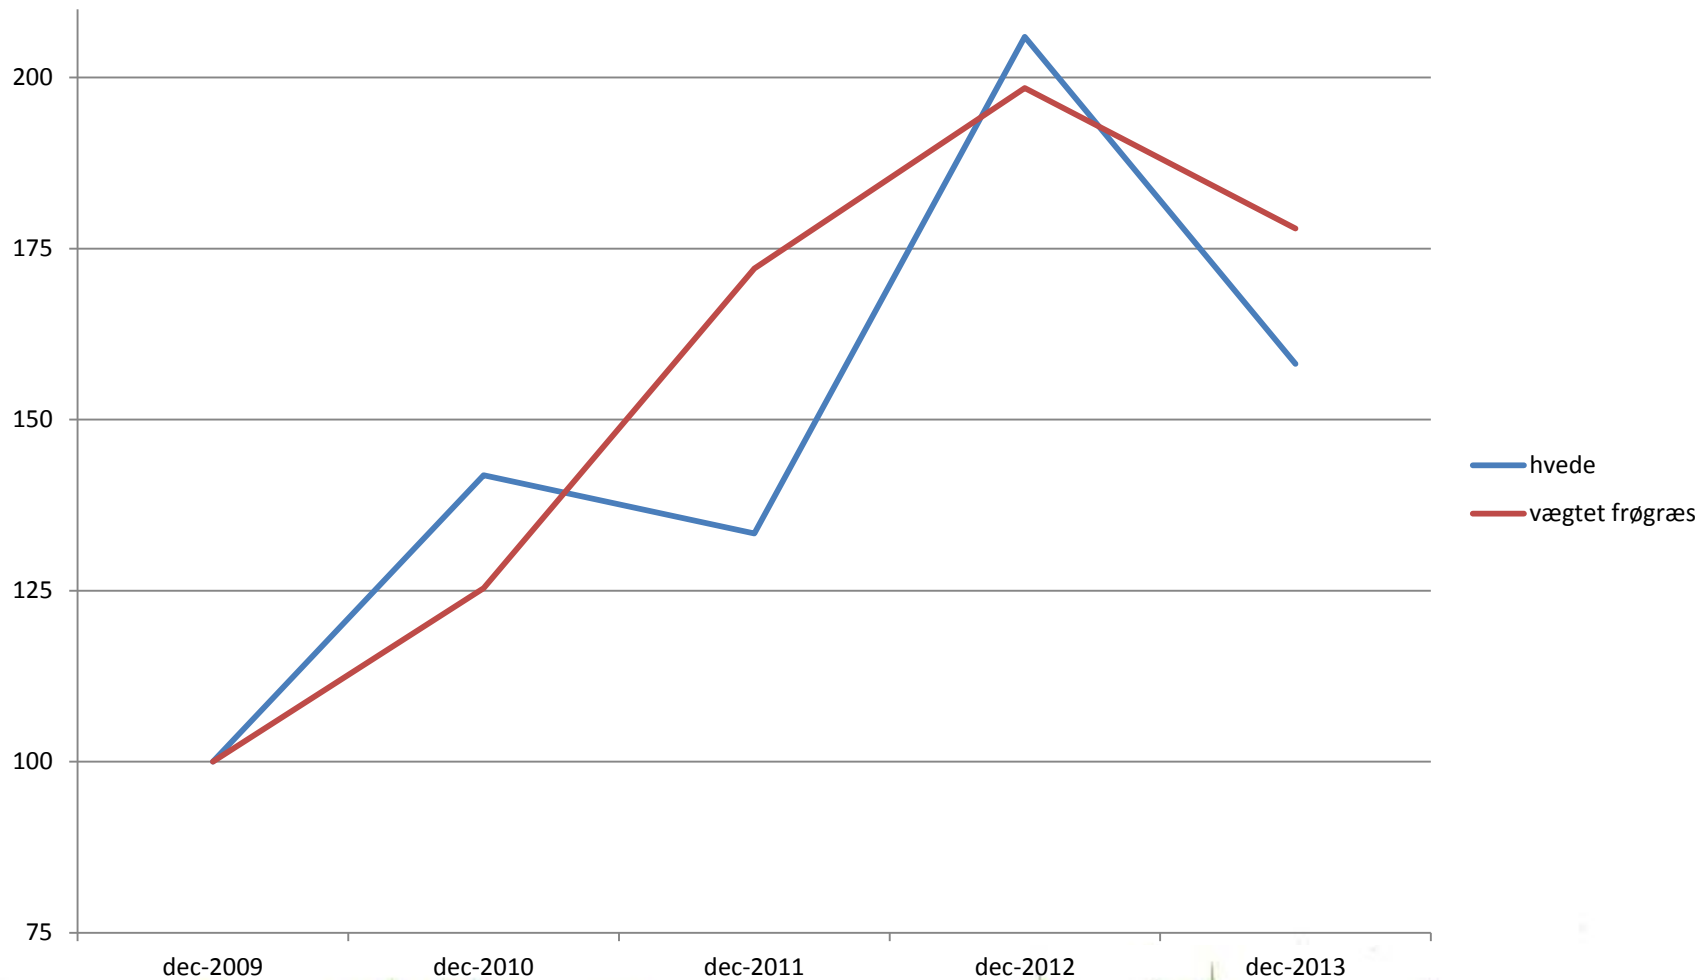

Relativ udvikling i hvede- og frøpriser dec 2009 – 2013

dec 2009 = index 100