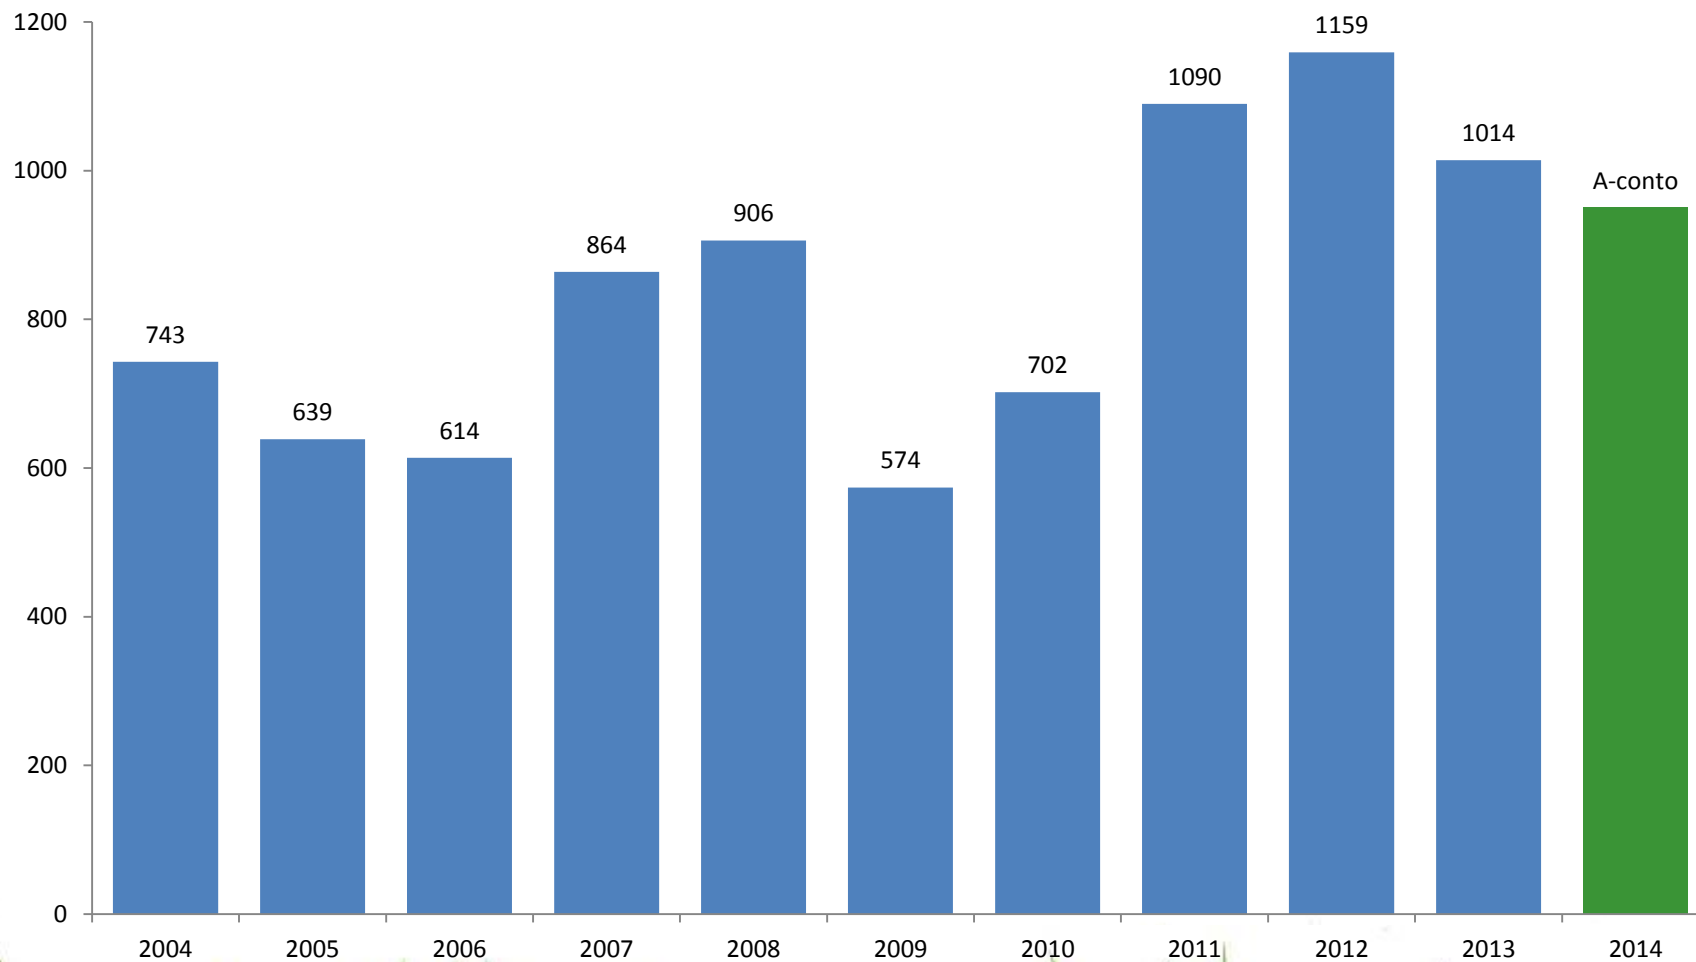

Gennemsnitlig vægtet afregningspris øre/KG (uden bonus, lagerleje, transport og lign.)